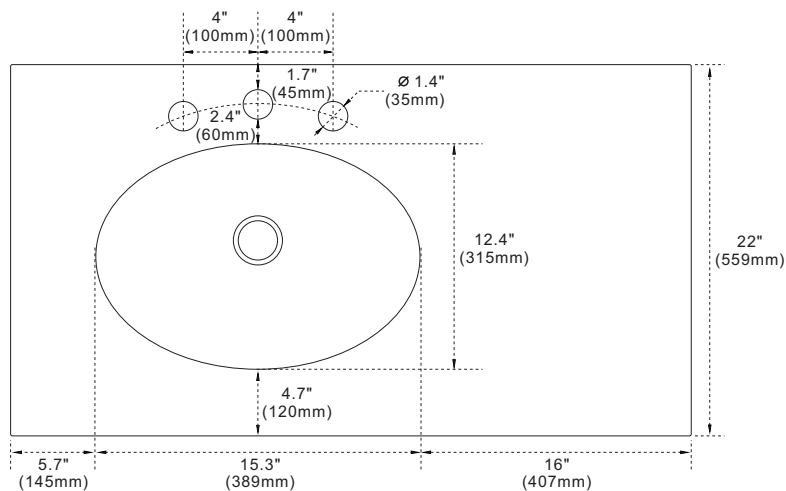

BELLATERRA HOME

Model: 430001-37-L Countertop

Features

1. Single 18" oval undermount sink cutout;
2. 8" wide spread faucet holes;
3. 4" height backsplash included;
4. Thickness laminated to 1.2";
5. Ceramic sink on left side of countertop;

Colors / Finishes

- WM - Natural White Carrara marble;
- BG - Natural Black Galaxy Granite;
- GY - Natural Grey Granite;
- WE - White Engineer Stone;

Top view

Side view

NOTE: SINK STYLE, SHAPE, FAUCET HOLES, CUTOUT ON TOP, VANITY MAY VARY FROM THE PICTURE ABOVE. INSTRUCTIONAL PURPOSE ONLY.