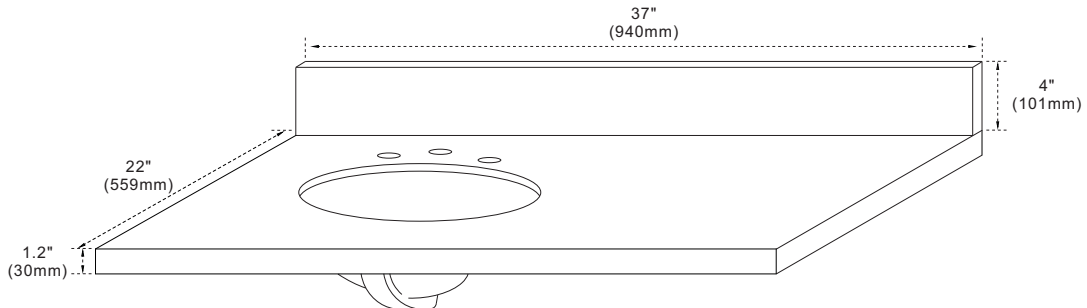

BELLATERRA HOME

Model: 430001-37-L Countertop

Features

1. Single 18" oval undermount sink cutout;
2. 8" wide spread faucet holes;
3. 4" height backsplash included;
4. Thickness laminated to 1.2";
5. Ceramic sink on left side of countertop;